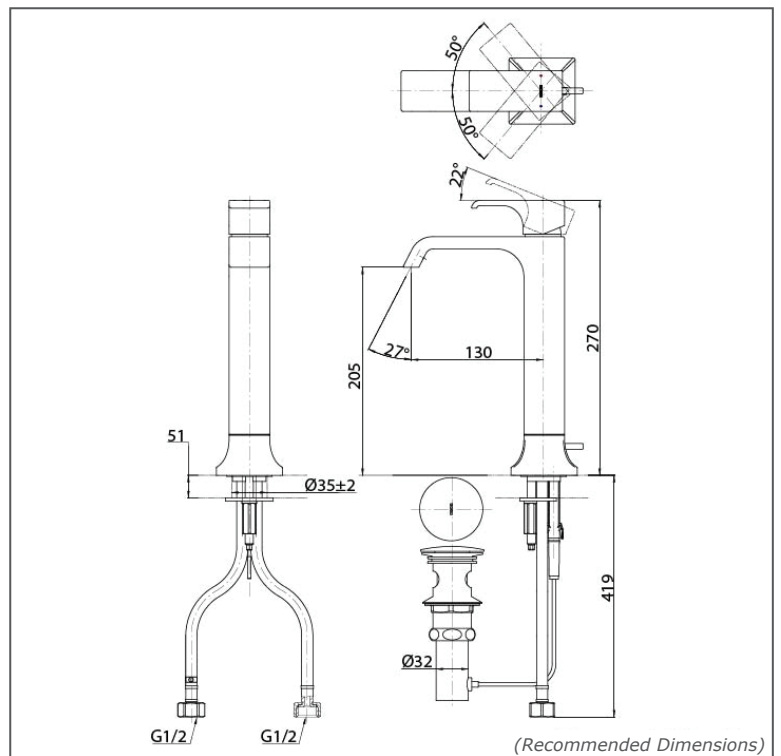

TOTO Faucets

GC SERIES

TLG08305B

red dot award 2019
winner

FEATURES

- Breadth and symbolism of classic design in a contemporary form
- Elegant design that stood the test of time while transitioning to a modern design that reflects the present day
- Easy Installation and Usage
- Long lasting, COMFORT GLIDE mechanism for a smooth operation

SPECIFICATIONS

- Finish : Chrome
- Material : Brass
- Water Pressure : 0.25MPa~0.75MPa

PARTS DESCRIPTION

- TLG08305B : Single Lever Washbasin Faucet (w/ Pop-up Waste)

TLG08305B

Please consult TOTO representative for more details.

All rights reserved by TOTO including but not limited to Improve & Change of Product Design, Specs or Availability at any time without prior notice.

Flow Rate

TLG08305V_V1

Please consult TOTO representative for more details.