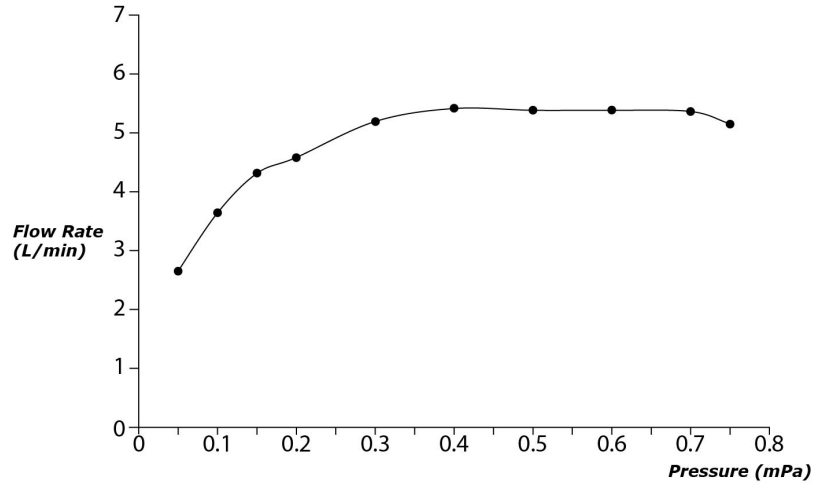

SPECIFICATIONS

- Finish : Chrome
- Material : Brass
- Water Pressure : 0.25MPa~0.75MPa

PARTS DESCRIPTION

- TLG08305B : Single Lever Washbasin Faucet (w/ Pop-up Waste)

TLG08305B

Please consult TOTO representative for more details.

All rights reserved by TOTO including but not limited to Improve & Change of Product Design, Specs or Availability at any time without prior notice.

Flow Rate

TLG08305V_V1

Please consult TOTO representative for more details.